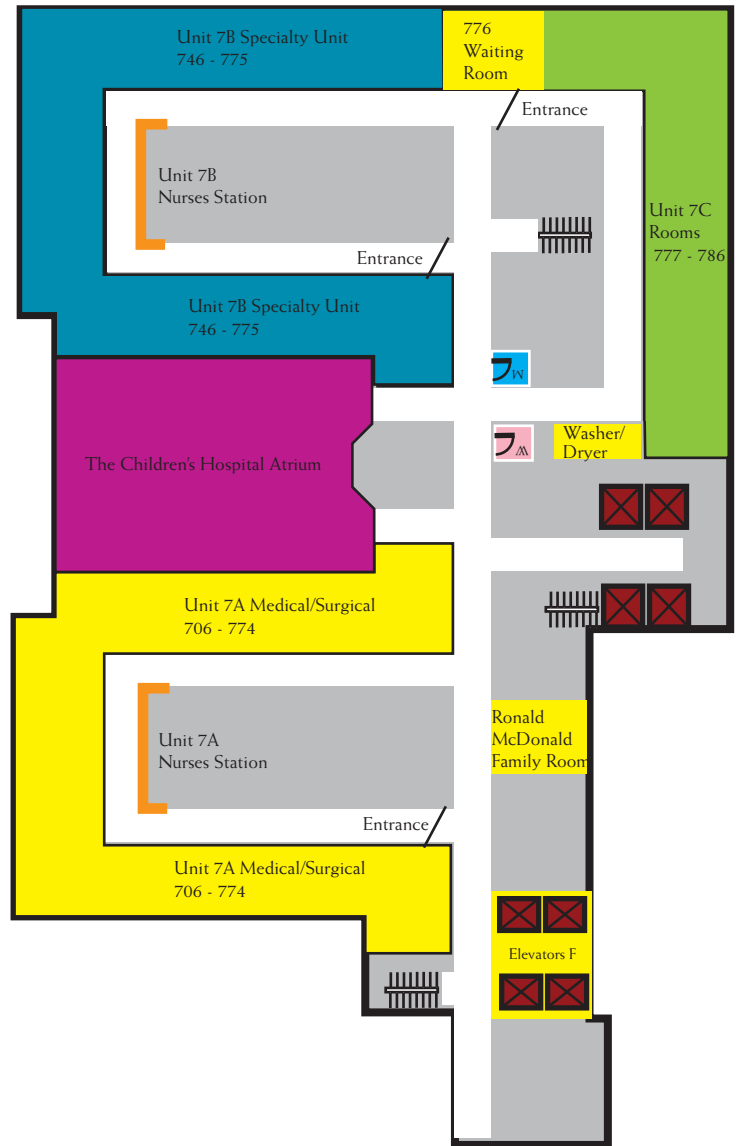

7th Floor - MUSC Childrens Hospital

All Children's Hospital units are locked units.
Please go to the courtesy intercom at each door
and press for assistance.